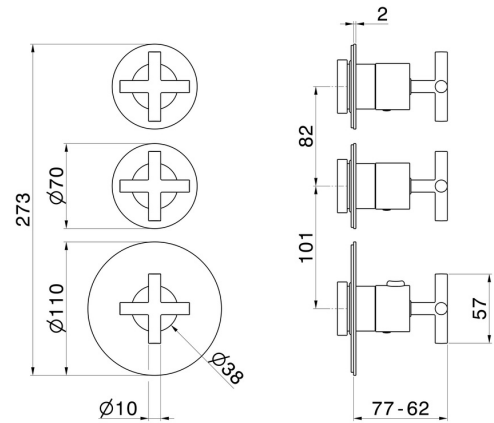

73415E.58.061

2 ways out concealed thermostatic multifunction selectors.
 3/4" connections. Ø70. External part - finish PVD Copper
 Bronze

FEATURES

Material	Brass
Installation	Wall concealed part
Outlets	2 Ways Out
Water mixing	Thermostatic
Required for installation	<u>31063.00.000</u>

TECHNICAL DRAWING

73415E.58.061

2 ways out concealed thermostatic multifunction selectors. 3/4" connections. Ø70. External part - finish PVD Copper Bronze

AVAILABLE FINISHES

58.061

PVD Copper Bronze

01.093

finish Matt Black