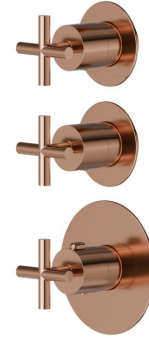

73415E.58.061

2 ways out concealed thermostatic multifunction selectors.
 3/4" connections. Ø70. External part - finish PVD Copper
 Bronze

FEATURES

Material	Brass
Installation	Wall concealed part
Outlets	2 Ways Out
Water mixing	Thermostatic
Required for installation	<u>31063.00.000</u>

TECHNICAL DRAWING

73415E.58.061

2 ways out concealed thermostatic multifunction selectors. 3/4" connections. Ø70. External part - finish PVD Copper Bronze

AVAILABLE FINISHES

58.061

PVD Copper Bronze

01.093

finish Matt Black

21.018

finish Chrome

47.083

finish Groove Bronze

58.063

finish PVD Gun Metal

59.098

finish PVD Brushed Pale Gold

61.020

finish PVD Glossy Gold