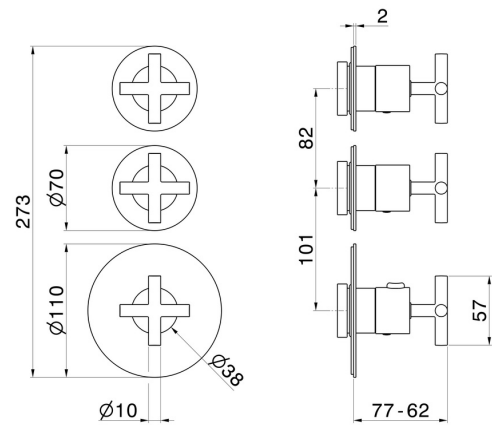

73415E.58.063

2 ways out concealed thermostatic multifunction selectors.
3/4" connections. Ø70. External part - finish PVD Gun Metal

PVD Gun Metal

FEATURES

| | |
|---------------------------|----------------------------|
| Material | Brass |
| Installation | Wall concealed part |
| Outlets | 2 Ways Out |
| Water mixing | Thermostatic |
| Required for installation | <u>31063.00.000</u> |

TECHNICAL DRAWING

AR Preview
try it in your home

More Details
on our [website](#)

73415E.58.063

2 ways out concealed thermostatic multifunction selectors. 3/4" connections. Ø70. External part - finish PVD Gun Metal