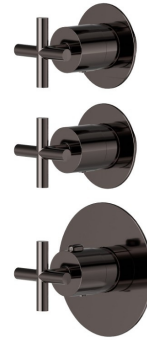

73415E.58.063

2 ways out concealed thermostatic multifunction selectors.
3/4" connections. Ø70. External part - finish PVD Gun Metal

PVD Gun Metal

FEATURES

| | |
|---------------------------|----------------------------|
| Material | Brass |
| Installation | Wall concealed part |
| Outlets | 2 Ways Out |
| Water mixing | Thermostatic |
| Required for installation | <u>31063.00.000</u> |

TECHNICAL DRAWING

AR Preview
try it in your home

More Details
on our [website](#)

73415E.58.063

2 ways out concealed thermostatic multifunction selectors. 3/4" connections. Ø70. External part - finish PVD Gun Metal

AVAILABLE FINISHES

58.063

PVD Gun Metal

01.093

finish Matt Black

21.018

finish Chrome

47.083