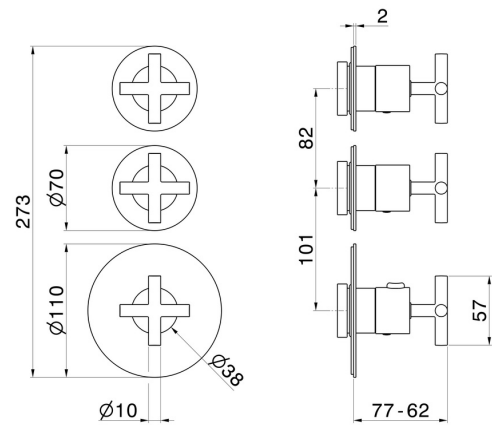

73415E.59.098

2 ways out concealed thermostatic multifunction selectors.
 3/4" connections. Ø70. External part - finish PVD Brushed
 Pale Gold

PVD Brushed Pale Gold

FEATURES

Material	Brass
Installation	Wall concealed part
Outlets	2 Ways Out
Water mixing	Thermostatic
Required for installation	<u>31063.00.000</u>

TECHNICAL DRAWING

73415E.59.098

2 ways out concealed thermostatic multifunction selectors. 3/4" connections. Ø70. External part - finish PVD Brushed Pale Gold

AVAILABLE FINISHES

59.098

PVD Brushed Pale Gold