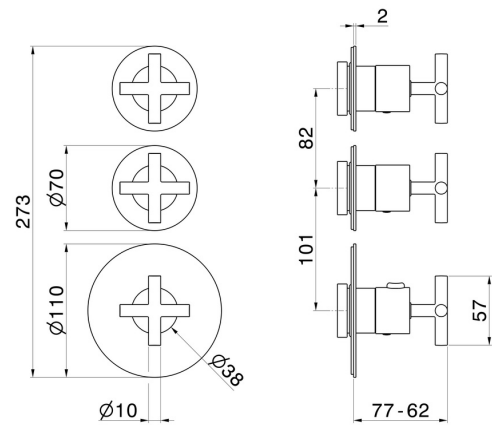

73415E.61.020

2 ways out concealed thermostatic multifunction selectors.
3/4" connections. Ø70. External part - finish PVD Glossy Gold

PVD Glossy Gold

FEATURES

Material	Brass
Installation	Wall concealed part
Outlets	2 Ways Out
Water mixing	Thermostatic
Required for installation	<u>31063.00.000</u>

TECHNICAL DRAWING

73415E.61.020

2 ways out concealed thermostatic multifunction selectors. 3/4" connections. Ø70. External part - finish PVD Glossy Gold

AVAILABLE FINISHES

61.020

PVD Glossy Gold

01.093

finish Matt Black

59.098

finish PVD Brushed Pale Gold