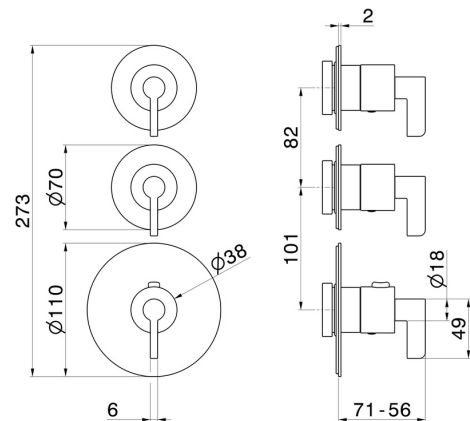

73422E.01.093

2 ways out concealed thermostatic multifunction selectors.
3/4" connections. Ø70. External part - finish Matt Black

FEATURES

Material	Brass
Installation	Wall concealed part
Outlets	2 Ways Out
Water mixing	Thermostatic
Required for installation	<u>31063.00.000</u>

TECHNICAL DRAWING

73422E.01.093

2 ways out concealed thermostatic multifunction selectors. 3/4" connections. Ø70. External part - finish Matt Black

AVAILABLE FINISHES

01.093

Matt Black

21.018

finish Chrome