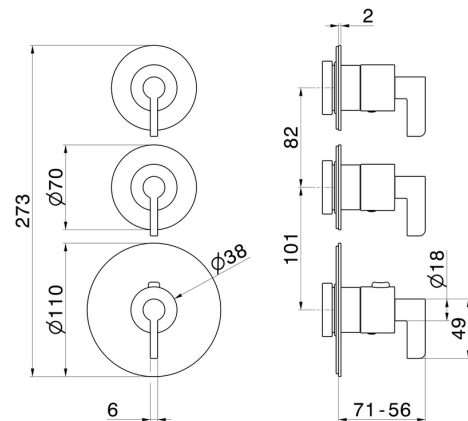

73422E.21.018

2 ways out concealed thermostatic multifunction selectors.
3/4" connections. Ø70. External part - finish Chrome

FEATURES

Material	Brass
Installation	Wall concealed part
Outlets	2 Ways Out
Water mixing	Thermostatic
Required for installation	<u>31063.00.000</u>

TECHNICAL DRAWING

73422E.21.018

2 ways out concealed thermostatic multifunction selectors. 3/4" connections. Ø70. External part - finish Chrome

AVAILABLE FINISHES

21.018
Chrome

01.093
finish Matt Black

47.083
finish Groove Bronze