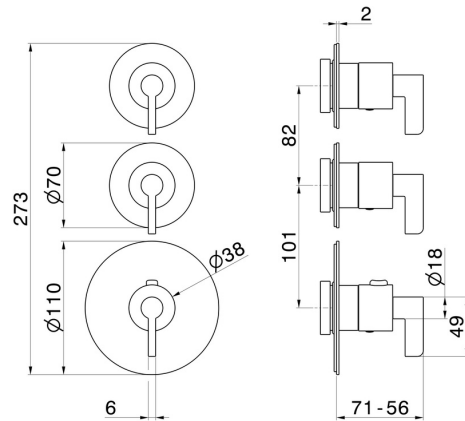

73422E.47.083

2 ways out concealed thermostatic multifunction selectors.
 3/4" connections. Ø70. External part - finish Groove Bronze

FEATURES

Material	Brass
Installation	Wall concealed part
Outlets	2 Ways Out
Water mixing	Thermostatic
Required for installation	<u>31063.00.000</u>

TECHNICAL DRAWING

73422E.47.083

2 ways out concealed thermostatic multifunction selectors. 3/4" connections. Ø70. External part - finish Groove Bronze

AVAILABLE FINISHES

47.083

Groove Bronze

01.093

finish Matt Black