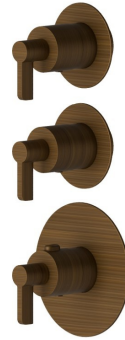

73422E.47.083

2 ways out concealed thermostatic multifunction selectors.
 3/4" connections. Ø70. External part - finish Groove Bronze

FEATURES

Material	Brass
Installation	Wall concealed part
Outlets	2 Ways Out
Water mixing	Thermostatic
Required for installation	<u>31063.00.000</u>

TECHNICAL DRAWING

73422E.47.083

2 ways out concealed thermostatic multifunction selectors. 3/4" connections. Ø70. External part - finish Groove Bronze

AVAILABLE FINISHES

47.083

Groove Bronze

01.093

finish Matt Black

21.018

finish Chrome

58.061

finish PVD Copper Bronze

58.063

finish PVD Gun Metal

59.098

finish PVD Brushed Pale Gold

61.020

finish PVD Glossy Gold