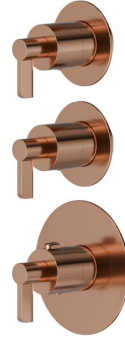

73422E.58.061

2 ways out concealed thermostatic multifunction selectors.
 3/4" connections. Ø70. External part - finish PVD Copper
 Bronze

FEATURES

Material	Brass
Installation	Wall concealed part
Outlets	2 Ways Out
Water mixing	Thermostatic
Required for installation	<u>31063.00.000</u>

TECHNICAL DRAWING

73422E.58.061

2 ways out concealed thermostatic multifunction selectors. 3/4" connections. Ø70. External part - finish PVD Copper Bronze

AVAILABLE FINISHES

58.061

PVD Copper Bronze

01.093

finish Matt Black

21.018

finish Chrome

47.083

finish Groove Bronze

58.063

finish PVD Gun Metal

59.098

finish PVD Brushed Pale Gold

61.020

finish PVD Glossy Gold