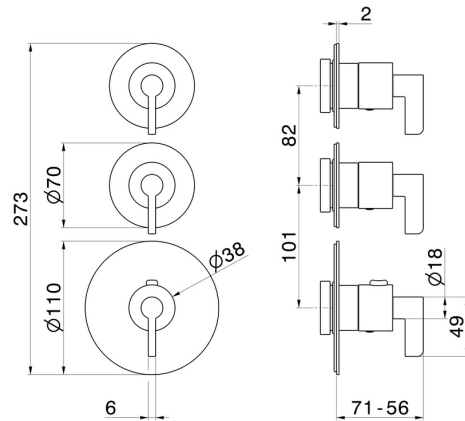

73422E.58.061

2 ways out concealed thermostatic multifunction selectors.
 3/4" connections. Ø70. External part - finish PVD Copper
 Bronze

FEATURES

Material	Brass
Installation	Wall concealed part
Outlets	2 Ways Out
Water mixing	Thermostatic
Required for installation	<u>31063.00.000</u>

TECHNICAL DRAWING

73422E.58.061

2 ways out concealed thermostatic multifunction selectors. 3/4" connections. Ø70. External part - finish PVD Copper Bronze

AVAILABLE FINISHES

58.061

PVD Copper Bronze

01.093

finish Matt Black