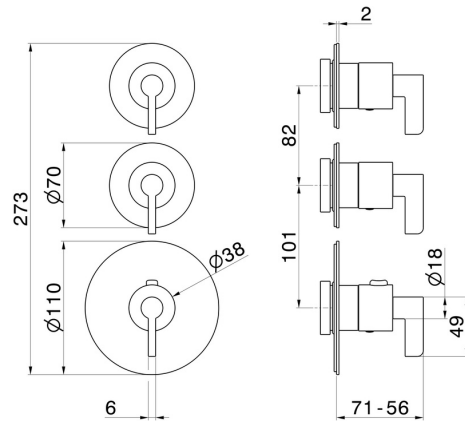

73422E.58.063

2 ways out concealed thermostatic multifunction selectors.
 3/4" connections. Ø70. External part - finish PVD Gun Metal

FEATURES

Material	Brass
Installation	Wall concealed part
Outlets	2 Ways Out
Water mixing	Thermostatic
Required for installation	<u>31063.00.000</u>

TECHNICAL DRAWING

 **AR Preview**
 try it in your home

More Details
 on our [website](#)

73422E.58.063

2 ways out concealed thermostatic multifunction selectors. 3/4" connections. Ø70. External part - finish PVD Gun Metal