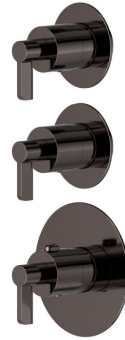

73422E.58.063

2 ways out concealed thermostatic multifunction selectors.
 3/4" connections. Ø70. External part - finish PVD Gun Metal

FEATURES

Material	Brass
Installation	Wall concealed part
Outlets	2 Ways Out
Water mixing	Thermostatic
Required for installation	<u>31063.00.000</u>

TECHNICAL DRAWING

 **AR Preview**
 try it in your home

More Details
 on our [website](#)

73422E.58.063

2 ways out concealed thermostatic multifunction selectors. 3/4" connections. Ø70. External part - finish PVD Gun Metal

AVAILABLE FINISHES

58.063

PVD Gun Metal

01.093

finish Matt Black

21.018

finish Chrome

47.083