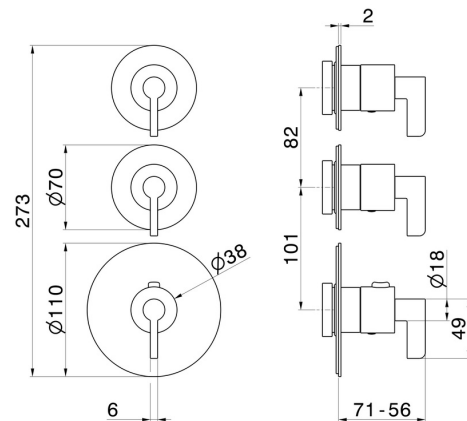

## 73422E.59.098

2 ways out concealed thermostatic multifunction selectors.  
 3/4" connections. Ø70. External part - finish PVD Brushed  
 Pale Gold

### FEATURES

Material	<b>Brass</b>
Installation	<b>Wall concealed part</b>
Outlets	<b>2 Ways Out</b>
Water mixing	<b>Thermostatic</b>
Required for installation	<b><u>31063.00.000</u></b>

### TECHNICAL DRAWING

**73422E.59.098**

2 ways out concealed thermostatic multifunction selectors. 3/4" connections. Ø70. External part - finish PVD Brushed Pale Gold

**AVAILABLE FINISHES**

---

**59.098**

PVD Brushed Pale Gold