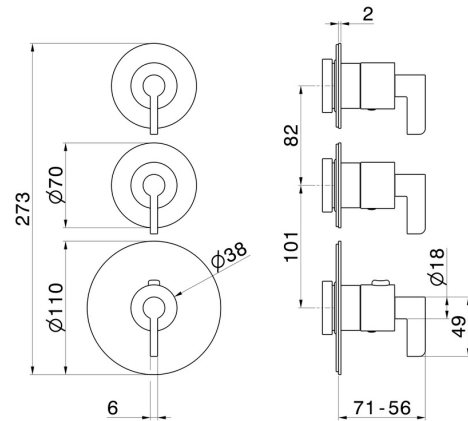

73422E.61.020

2 ways out concealed thermostatic multifunction selectors.
 3/4" connections. Ø70. External part - finish PVD Glossy Gold

PVD Glossy Gold

FEATURES

Material	Brass
Installation	Wall concealed part
Outlets	2 Ways Out
Water mixing	Thermostatic
Required for installation	<u>31063.00.000</u>

TECHNICAL DRAWING

73422E.61.020

2 ways out concealed thermostatic multifunction selectors. 3/4" connections. Ø70. External part - finish PVD Glossy Gold

AVAILABLE FINISHES

61.020

PVD Glossy Gold

01.093

finish Matt Black

59.098

finish PVD Brushed Pale Gold