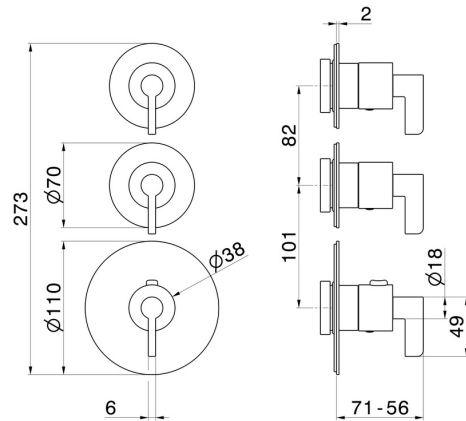

73429E.01.093

2 ways out concealed thermostatic multifunction selectors.
3/4" connections. Ø70. External part. LUXURY - finish Matt Black

FEATURES

Material	Brass
Installation	Wall concealed part
Outlets	2 Ways Out
Water mixing	Thermostatic
Required for installation	<u>31063.00.000</u>

TECHNICAL DRAWING

 **AR Preview**
try it in your home

More Details
on our [website](#)

73429E.01.093

2 ways out concealed thermostatic multifunction selectors. 3/4" connections. Ø70. External part.
LUXURY - finish Matt Black