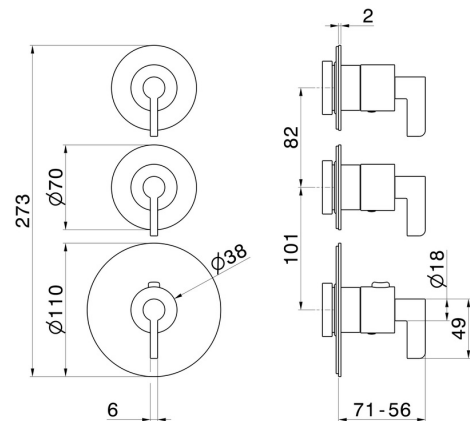

## 73429E.21.018

2 ways out concealed thermostatic multifunction selectors.  
3/4" connections. Ø70. External part. LUXURY - finish Chrome

### FEATURES

Material	<b>Brass</b>
Installation	<b>Wall concealed part</b>
Outlets	<b>2 Ways Out</b>
Water mixing	<b>Thermostatic</b>
Required for installation	<b><u>31063.00.000</u></b>

### TECHNICAL DRAWING

**73429E.21.018**

2 ways out concealed thermostatic multifunction selectors. 3/4" connections. Ø70. External part.  
LUXURY - finish Chrome

**AVAILABLE FINISHES**

---

**21.018**  
Chrome