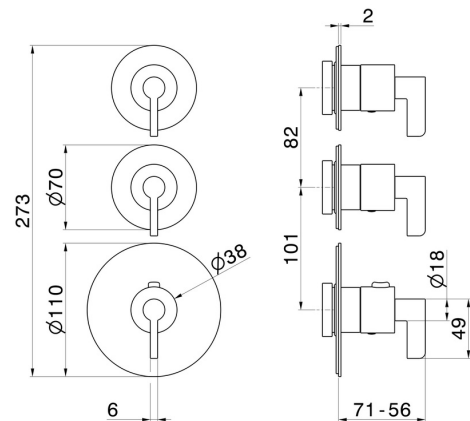

## 73429E.47.083

2 ways out concealed thermostatic multifunction selectors.  
 3/4" connections. Ø70. External part. LUXURY - finish Groove  
 Bronze

Groove Bronze

### FEATURES

Material	<b>Brass</b>
Installation	<b>Wall concealed part</b>
Outlets	<b>2 Ways Out</b>
Water mixing	<b>Thermostatic</b>
Required for installation	<b><u>31063.00.000</u></b>

### TECHNICAL DRAWING

**73429E.47.083**

2 ways out concealed thermostatic multifunction selectors. 3/4" connections. Ø70. External part.  
LUXURY - finish Groove Bronze

**AVAILABLE FINISHES**

---

**47.083**