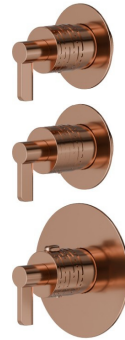

## 73429E.58.061

2 ways out concealed thermostatic multifunction selectors.  
 3/4" connections. Ø70. External part. LUXURY - finish PVD  
 Copper Bronze

PVD Copper Bronze

### FEATURES

Material	<b>Brass</b>
Installation	<b>Wall concealed part</b>
Outlets	<b>2 Ways Out</b>
Water mixing	<b>Thermostatic</b>
Required for installation	<b><u>31063.00.000</u></b>

### TECHNICAL DRAWING

**73429E.58.061**

2 ways out concealed thermostatic multifunction selectors. 3/4" connections. Ø70. External part.  
LUXURY - finish PVD Copper Bronze

**AVAILABLE FINISHES**

---

**58.061**

PVD Copper Bronze

**01.093**

finish Matt Black

**21.018**

finish Chrome

**47.083**

finish Groove Bronze

**58.063**