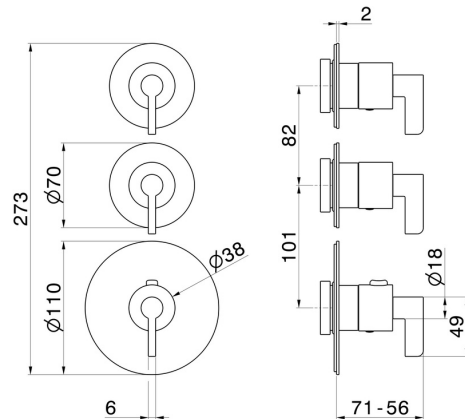

## 73429E.58.061

2 ways out concealed thermostatic multifunction selectors.  
 3/4" connections. Ø70. External part. LUXURY - finish PVD  
 Copper Bronze

PVD Copper Bronze

### FEATURES

Material	<b>Brass</b>
Installation	<b>Wall concealed part</b>
Outlets	<b>2 Ways Out</b>
Water mixing	<b>Thermostatic</b>
Required for installation	<b><u>31063.00.000</u></b>

### TECHNICAL DRAWING

**73429E.58.061**

2 ways out concealed thermostatic multifunction selectors. 3/4" connections. Ø70. External part.  
LUXURY - finish PVD Copper Bronze

**AVAILABLE FINISHES**

---

**58.061**