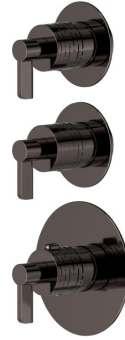

73429E.58.063

2 ways out concealed thermostatic multifunction selectors.
 3/4" connections. Ø70. External part. LUXURY - finish PVD
 Gun Metal

FEATURES

Material	Brass
Installation	Wall concealed part
Outlets	2 Ways Out
Water mixing	Thermostatic
Required for installation	<u>31063.00.000</u>

TECHNICAL DRAWING

 **AR Preview**
 try it in your home

More Details
 on our [website](#)

73429E.58.063

2 ways out concealed thermostatic multifunction selectors. 3/4" connections. Ø70. External part.
LUXURY - finish PVD Gun Metal

AVAILABLE FINISHES

58.063

PVD Gun Metal

01.093

finish Matt Black

21.018

finish Chrome

47.083