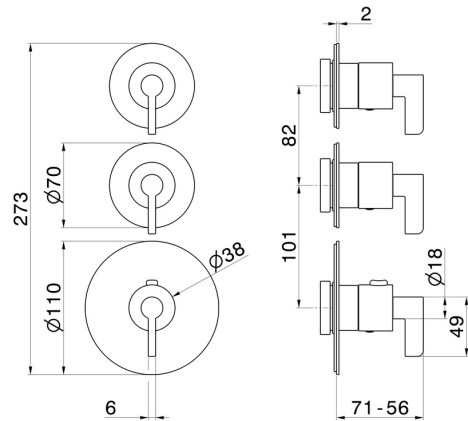

73429E.58.063

2 ways out concealed thermostatic multifunction selectors.
 3/4" connections. Ø70. External part. LUXURY - finish PVD
 Gun Metal

FEATURES

Material	Brass
Installation	Wall concealed part
Outlets	2 Ways Out
Water mixing	Thermostatic
Required for installation	<u>31063.00.000</u>

TECHNICAL DRAWING

 **AR Preview**
 try it in your home

More Details
 on our [website](#)

73429E.58.063

2 ways out concealed thermostatic multifunction selectors. 3/4" connections. Ø70. External part.
LUXURY - finish PVD Gun Metal