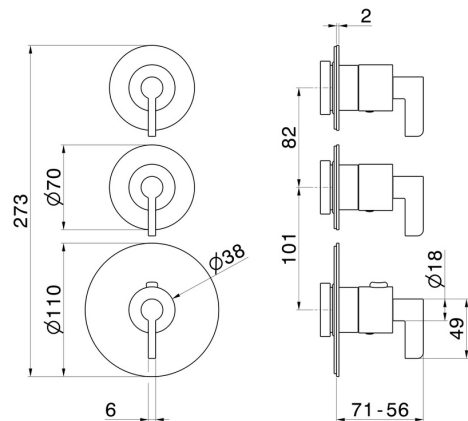

## 73429E.59.098

2 ways out concealed thermostatic multifunction selectors.  
 3/4" connections. Ø70. External part. LUXURY - finish PVD  
 Brushed Pale Gold

### FEATURES

Material	<b>Brass</b>
Installation	<b>Wall concealed part</b>
Outlets	<b>2 Ways Out</b>
Water mixing	<b>Thermostatic</b>
Required for installation	<b><u>31063.00.000</u></b>

### TECHNICAL DRAWING

**73429E.59.098**

2 ways out concealed thermostatic multifunction selectors. 3/4" connections. Ø70. External part.  
LUXURY - finish PVD Brushed Pale Gold

**AVAILABLE FINISHES**

---

**59.098**