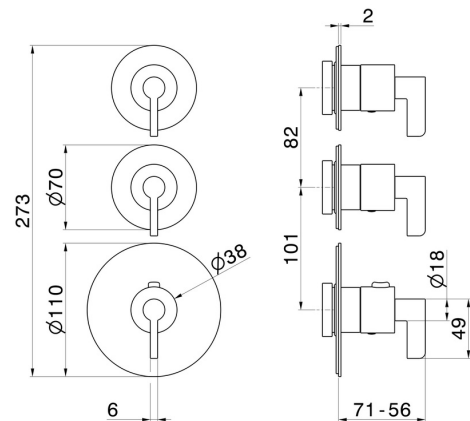

## 73429E.61.020

2 ways out concealed thermostatic multifunction selectors.  
 3/4" connections. Ø70. External part. LUXURY - finish PVD  
 Glossy Gold

PVD Glossy Gold

### FEATURES

Material	<b>Brass</b>
Installation	<b>Wall concealed part</b>
Outlets	<b>2 Ways Out</b>
Water mixing	<b>Thermostatic</b>
Required for installation	<b><u>31063.00.000</u></b>

### TECHNICAL DRAWING

**73429E.61.020**

2 ways out concealed thermostatic multifunction selectors. 3/4" connections. Ø70. External part.  
LUXURY - finish PVD Glossy Gold

**AVAILABLE FINISHES**

---

**61.020**