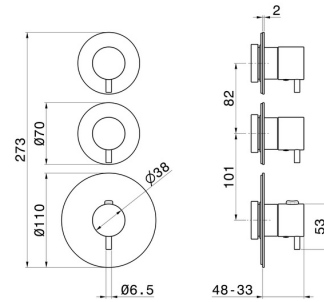

67609E.01.014

2 ways out concealed thermostatic multifunction selectors.
3/4" connections. External part - finish Matt White

FEATURES

Material	Brass
Installation	Wall concealed part
Outlets	2 Ways Out
Water mixing	Thermostatic
Required for installation	<u>31063.00.000</u>

TECHNICAL DRAWING

67609E.01.014

2 ways out concealed thermostatic multifunction selectors. 3/4" connections. External part - finish Matt White

AVAILABLE FINISHES

01.014

Matt White

01.093

finish Matt Black