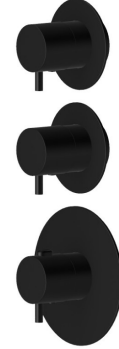

67609E.01.093

2 ways out concealed thermostatic multifunction selectors.
3/4" connections. External part - finish Matt Black

FEATURES

Material	Brass
Installation	Wall concealed part
Outlets	2 Ways Out
Water mixing	Thermostatic
Required for installation	<u>31063.00.000</u>

TECHNICAL DRAWING

AR Preview
try it in your home

More Details
on our [website](#)

67609E.01.093

2 ways out concealed thermostatic multifunction selectors. 3/4" connections. External part - finish Matt Black

finish Groove Bronze

58.061

finish PVD Copper Bronze

58.063

finish PVD Gun Metal

59.064

finish PVD Brushed Gun Metal

59.066

finish PVD Brushed steel

61.020

finish PVD Glossy Gold

M0.070

finish Titanium Satin

M0.071

finish Gold Satin

M0.072