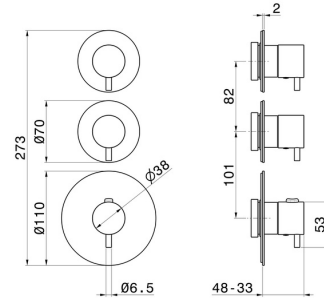

67609E.01.093

2 ways out concealed thermostatic multifunction selectors.
3/4" connections. External part - finish Matt Black

FEATURES

Material	Brass
Installation	Wall concealed part
Outlets	2 Ways Out
Water mixing	Thermostatic
Required for installation	<u>31063.00.000</u>

TECHNICAL DRAWING

AR Preview
try it in your home

More Details
on our [website](#)

67609E.01.093

2 ways out concealed thermostatic multifunction selectors. 3/4" connections. External part - finish Matt Black