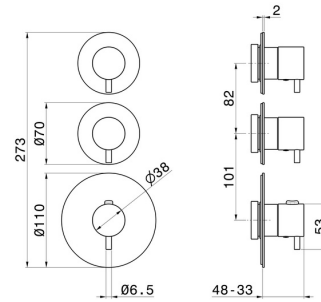

67609E.21.018

2 ways out concealed thermostatic multifunction selectors.
3/4" connections. External part - finish Chrome

FEATURES

Material	Brass
Installation	Wall concealed part
Outlets	2 Ways Out
Water mixing	Thermostatic
Required for installation	<u>31063.00.000</u>

TECHNICAL DRAWING

67609E.21.018

2 ways out concealed thermostatic multifunction selectors. 3/4" connections. External part - finish Chrome

AVAILABLE FINISHES

21.018

Chrome

01.014

finish Matt White