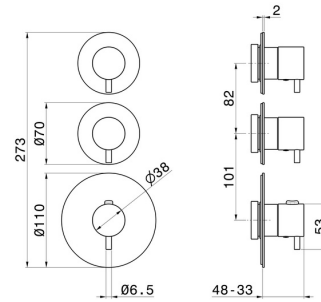

**67609E.47.083**

2 ways out concealed thermostatic multifunction selectors.  
3/4" connections. External part - finish Groove Bronze

**FEATURES**

Material	<b>Brass</b>
Installation	<b>Wall concealed part</b>
Outlets	<b>2 Ways Out</b>
Water mixing	<b>Thermostatic</b>
Required for installation	<b><u>31063.00.000</u></b>

**TECHNICAL DRAWING**

**67609E.47.083**

2 ways out concealed thermostatic multifunction selectors. 3/4" connections. External part - finish Groove Bronze

**AVAILABLE FINISHES**

---

**47.083**

Groove Bronze

**01.014**