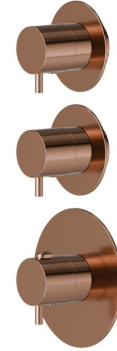

## 67609E.58.061

2 ways out concealed thermostatic multifunction selectors.  
3/4" connections. External part - finish PVD Copper Bronze

### FEATURES

Material	<b>Brass</b>
Installation	<b>Wall concealed part</b>
Outlets	<b>2 Ways Out</b>
Water mixing	<b>Thermostatic</b>
Required for installation	<b><u>31063.00.000</u></b>

### TECHNICAL DRAWING

 **AR Preview**  
try it in your home

**More Details**  
on our [website](#)

**67609E.58.061**

2 ways out concealed thermostatic multifunction selectors. 3/4" connections. External part - finish PVD Copper Bronze

**AVAILABLE FINISHES**

---

**58.061**

PVD Copper Bronze

**01.014**

finish Matt White

**01.093**

finish Matt Black