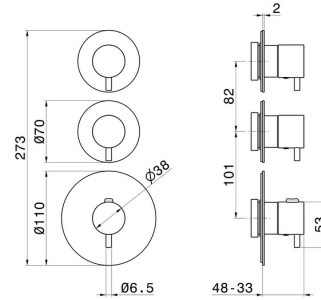

## 67609E.58.061

2 ways out concealed thermostatic multifunction selectors.  
3/4" connections. External part - finish PVD Copper Bronze

### FEATURES

Material	<b>Brass</b>
Installation	<b>Wall concealed part</b>
Outlets	<b>2 Ways Out</b>
Water mixing	<b>Thermostatic</b>
Required for installation	<b><u>31063.00.000</u></b>

### TECHNICAL DRAWING

 **AR Preview**  
try it in your home

**More Details**  
on our [website](#)

**67609E.58.061**

2 ways out concealed thermostatic multifunction selectors. 3/4" connections. External part - finish PVD Copper Bronze