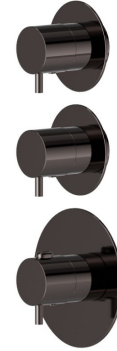

67609E.58.063

2 ways out concealed thermostatic multifunction selectors.
3/4" connections. External part - finish PVD Gun Metal

FEATURES

Material	Brass
Installation	Wall concealed part
Outlets	2 Ways Out
Water mixing	Thermostatic
Required for installation	<u>31063.00.000</u>

TECHNICAL DRAWING

 **AR Preview**
try it in your home

More Details
on our [website](#)

67609E.58.063

2 ways out concealed thermostatic multifunction selectors. 3/4" connections. External part - finish PVD Gun Metal

AVAILABLE FINISHES

58.063

PVD Gun Metal

01.014

finish Matt White

01.093

finish Matt Black

21.018

finish PVD Brushed steel

61.020

finish PVD Glossy Gold

M0.070

finish Titanium Satin

M0.071

finish Gold Satin

M0.072