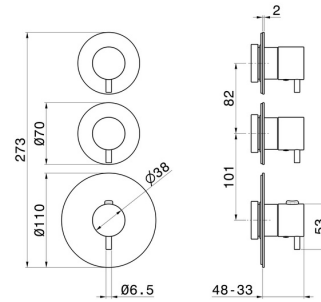

67609E.58.063

2 ways out concealed thermostatic multifunction selectors.
3/4" connections. External part - finish PVD Gun Metal

FEATURES

Material	Brass
Installation	Wall concealed part
Outlets	2 Ways Out
Water mixing	Thermostatic
Required for installation	<u>31063.00.000</u>

TECHNICAL DRAWING

 **AR Preview**
try it in your home

More Details
on our [website](#)

67609E.58.063

2 ways out concealed thermostatic multifunction selectors. 3/4" connections. External part - finish PVD Gun Metal