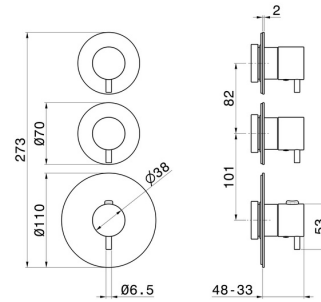

67609E.59.064

2 ways out concealed thermostatic multifunction selectors.
 3/4" connections. External part - finish PVD Brushed Gun Metal

FEATURES

Material	Brass
Installation	Wall concealed part
Outlets	2 Ways Out
Water mixing	Thermostatic
Required for installation	<u>31063.00.000</u>

TECHNICAL DRAWING

67609E.59.064

2 ways out concealed thermostatic multifunction selectors. 3/4" connections. External part - finish PVD Brushed Gun Metal

AVAILABLE FINISHES

 **59.064**
PVD Brushed Gun Metal