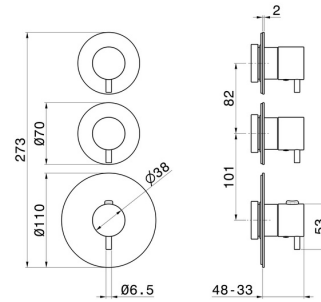

67609E.59.066

2 ways out concealed thermostatic multifunction selectors.
3/4" connections. External part - finish PVD Brushed steel

FEATURES

Material	Brass
Installation	Wall concealed part
Outlets	2 Ways Out
Water mixing	Thermostatic
Required for installation	<u>31063.00.000</u>

TECHNICAL DRAWING

67609E.59.066

2 ways out concealed thermostatic multifunction selectors. 3/4" connections. External part - finish PVD Brushed steel

AVAILABLE FINISHES

59.066

PVD Brushed steel

01.014

finish Matt White