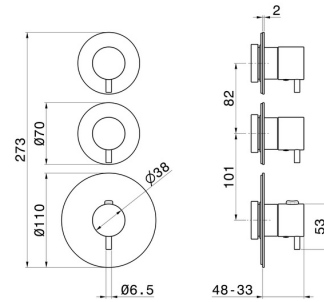

67609E.61.020

2 ways out concealed thermostatic multifunction selectors.
3/4" connections. External part - finish PVD Glossy Gold

FEATURES

Material	Brass
Installation	Wall concealed part
Outlets	2 Ways Out
Water mixing	Thermostatic
Required for installation	<u>31063.00.000</u>

TECHNICAL DRAWING

67609E.61.020

2 ways out concealed thermostatic multifunction selectors. 3/4" connections. External part - finish PVD Glossy Gold

AVAILABLE FINISHES

61.020

PVD Glossy Gold

01.014

finish Matt White