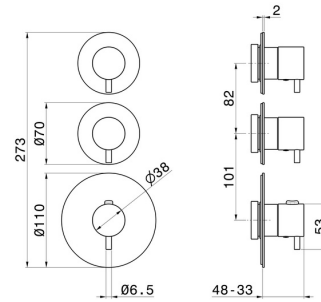

67609E.M0.070

2 ways out concealed thermostatic multifunction selectors.
3/4" connections. External part - finish Titanium Satin

FEATURES

Material	Brass
Installation	Wall concealed part
Outlets	2 Ways Out
Water mixing	Thermostatic
Required for installation	<u>31063.00.000</u>

TECHNICAL DRAWING

67609E.M0.070

2 ways out concealed thermostatic multifunction selectors. 3/4" connections. External part - finish Titanium Satin

AVAILABLE FINISHES

M0.070

Titanium Satin

01.014

finish Matt White