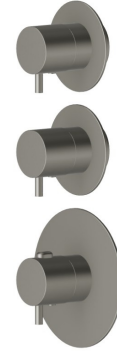

67609E.M0.070

2 ways out concealed thermostatic multifunction selectors.
3/4" connections. External part - finish Titanium Satin

FEATURES

Material	Brass
Installation	Wall concealed part
Outlets	2 Ways Out
Water mixing	Thermostatic
Required for installation	<u>31063.00.000</u>

TECHNICAL DRAWING

67609E.M0.070

2 ways out concealed thermostatic multifunction selectors. 3/4" connections. External part - finish Titanium Satin

AVAILABLE FINISHES

M0.070

Titanium Satin

01.014

finish Matt White

01.093

finish Matt Black

21.018

finish Chrome

47.083

finish Groove Bronze

58.061

finish PVD Copper Bronze

58.063

finish PVD Gun Metal

59.064

finish PVD Brushed Gun Metal

59.066

finish PVD Brushed steel

61.020

finish PVD Glossy Gold