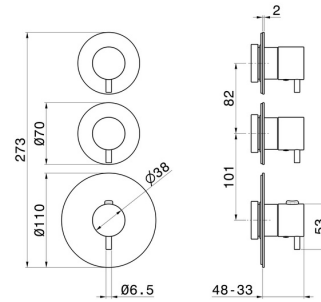

67609E.M0.071

2 ways out concealed thermostatic multifunction selectors.
3/4" connections. External part - finish Gold Satin

FEATURES

Material	Brass
Installation	Wall concealed part
Outlets	2 Ways Out
Water mixing	Thermostatic
Required for installation	<u>31063.00.000</u>

TECHNICAL DRAWING

67609E.M0.071

2 ways out concealed thermostatic multifunction selectors. 3/4" connections. External part - finish Gold Satin

AVAILABLE FINISHES

M0.071

Gold Satin

01.014

finish Matt White