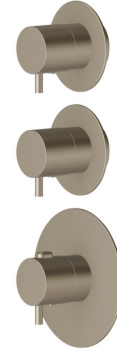

67609E.M0.071

2 ways out concealed thermostatic multifunction selectors.
3/4" connections. External part - finish Gold Satin

FEATURES

Material	Brass
Installation	Wall concealed part
Outlets	2 Ways Out
Water mixing	Thermostatic
Required for installation	<u>31063.00.000</u>

TECHNICAL DRAWING

67609E.M0.071

2 ways out concealed thermostatic multifunction selectors. 3/4" connections. External part - finish Gold Satin

AVAILABLE FINISHES

M0.071

Gold Satin

01.014

finish Matt White

01.093

finish Matt Black

21.018

finish Chrome

47.083

finish Groove Bronze

58.061

finish PVD Copper Bronze

58.063

finish PVD Gun Metal

59.064

finish PVD Brushed Gun Metal

59.066

finish PVD Brushed steel

61.020

finish PVD Glossy Gold