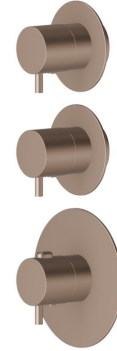

**67609E.M0.072**

2 ways out concealed thermostatic multifunction selectors.  
3/4" connections. External part - finish Copper Satin

**FEATURES**

Material	<b>Brass</b>
Installation	<b>Wall concealed part</b>
Outlets	<b>2 Ways Out</b>
Water mixing	<b>Thermostatic</b>
Required for installation	<b><u>31063.00.000</u></b>

**TECHNICAL DRAWING**

**67609E.M0.072**

2 ways out concealed thermostatic multifunction selectors. 3/4" connections. External part - finish Copper Satin

**AVAILABLE FINISHES**

---

**M0.072**

Copper Satin

**01.014**

finish Matt White

**01.093**

finish Matt Black

**21.018**

finish Chrome

**47.083**

finish Groove Bronze

**58.061**

finish PVD Copper Bronze

**58.063**

finish PVD Gun Metal

**59.064**

finish PVD Brushed Gun Metal

**59.066**

finish PVD Brushed steel

**61.020**