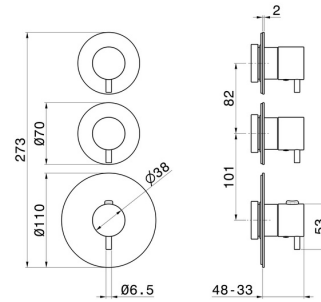

**67609E.M0.072**

2 ways out concealed thermostatic multifunction selectors.  
3/4" connections. External part - finish Copper Satin

**FEATURES**

Material	<b>Brass</b>
Installation	<b>Wall concealed part</b>
Outlets	<b>2 Ways Out</b>
Water mixing	<b>Thermostatic</b>
Required for installation	<b><u>31063.00.000</u></b>

**TECHNICAL DRAWING**

**67609E.M0.072**

2 ways out concealed thermostatic multifunction selectors. 3/4" connections. External part - finish Copper Satin

**AVAILABLE FINISHES**

---

**M0.072**

Copper Satin

**01.014**