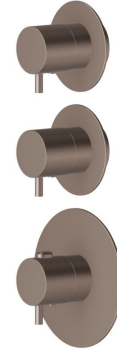

67609E.M0.075

2 ways out concealed thermostatic multifunction selectors.
3/4" connections. External part - finish Copper Glossy

FEATURES

Material	Brass
Installation	Wall concealed part
Outlets	2 Ways Out
Water mixing	Thermostatic
Required for installation	<u>31063.00.000</u>

TECHNICAL DRAWING

67609E.M0.075

2 ways out concealed thermostatic multifunction selectors. 3/4" connections. External part - finish Copper Glossy

AVAILABLE FINISHES

M0.075

Copper Glossy

01.014

finish Matt White

01.093

finish Matt Black

21.018

finish Chrome

47.083

finish Groove Bronze

58.061

finish PVD Copper Bronze

58.063

finish PVD Gun Metal

59.064

finish PVD Brushed Gun Metal

59.066

finish PVD Brushed steel

61.020

finish PVD Glossy Gold