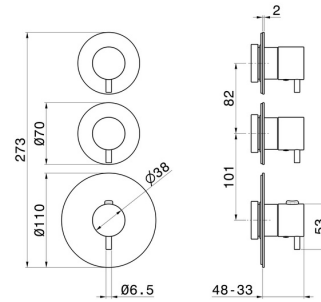

67609E.M0.075

2 ways out concealed thermostatic multifunction selectors.
3/4" connections. External part - finish Copper Glossy

FEATURES

Material	Brass
Installation	Wall concealed part
Outlets	2 Ways Out
Water mixing	Thermostatic
Required for installation	<u>31063.00.000</u>

TECHNICAL DRAWING

67609E.M0.075

2 ways out concealed thermostatic multifunction selectors. 3/4" connections. External part - finish Copper Glossy

AVAILABLE FINISHES

M0.075

Copper Glossy

01.014

finish Matt White