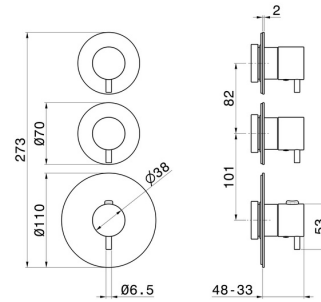

67609E.M0.077

2 ways out concealed thermostatic multifunction selectors.
3/4" connections. External part - finish Carbon Satin

FEATURES

Material	Brass
Installation	Wall concealed part
Outlets	2 Ways Out
Water mixing	Thermostatic
Required for installation	<u>31063.00.000</u>

TECHNICAL DRAWING

67609E.M0.077

2 ways out concealed thermostatic multifunction selectors. 3/4" connections. External part - finish Carbon Satin

AVAILABLE FINISHES

M0.077

Carbon Satin

01.014

finish Matt White