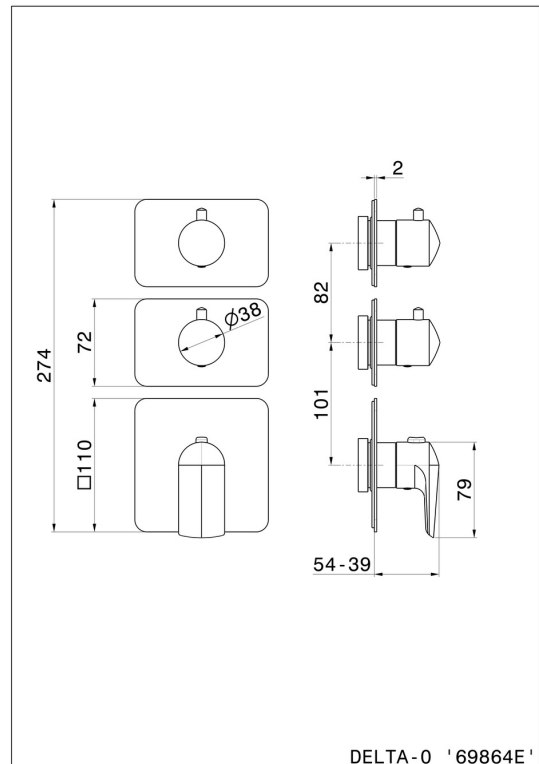

69864E.01.014

2 ways out concealed thermostatic multifunction selectors.
3/4" connections. External part - finish Matt White

FEATURES

Material	Brass
Installation	Wall concealed part
Outlets	2 Ways Out
Water mixing	Thermostatic
Required for installation	<u>31063.00.000</u>

TECHNICAL DRAWING

69864E.01.014

2 ways out concealed thermostatic multifunction selectors. 3/4" connections. External part - finish Matt White

AVAILABLE FINISHES

01.014

Matt White

01.093

finish Matt Black