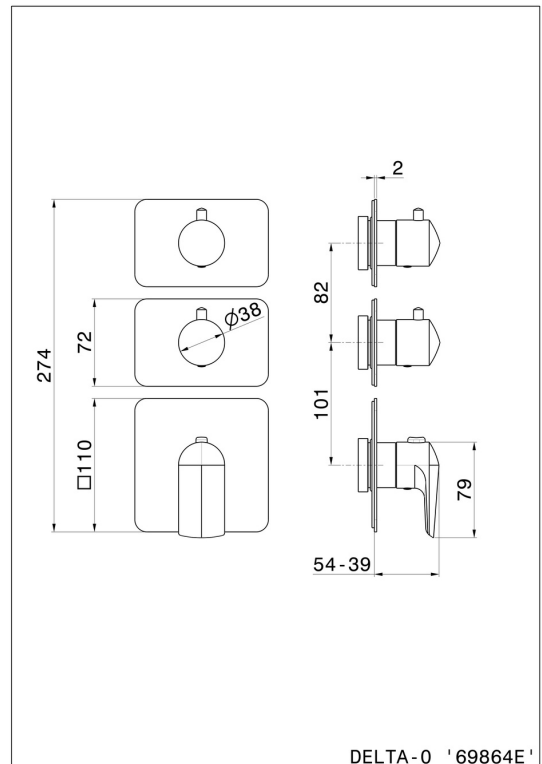

69864E.01.093

2 ways out concealed thermostatic multifunction selectors.
3/4" connections. External part - finish Matt Black

FEATURES

Material	Brass
Installation	Wall concealed part
Outlets	2 Ways Out
Water mixing	Thermostatic
Required for installation	<u>31063.00.000</u>

TECHNICAL DRAWING

69864E.01.093

2 ways out concealed thermostatic multifunction selectors. 3/4" connections. External part - finish Matt Black

AVAILABLE FINISHES

01.093

Matt Black

01.014

finish Matt White