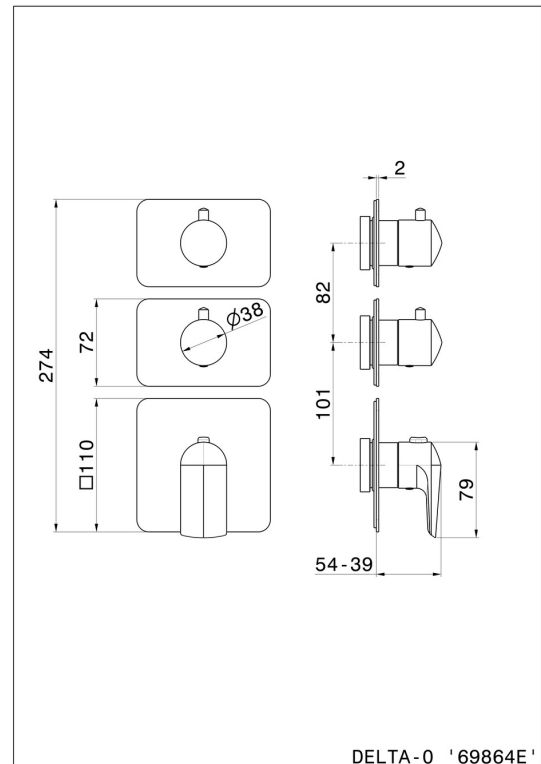

**69864E.21.018**

2 ways out concealed thermostatic multifunction selectors.  
3/4" connections. External part - finish Chrome

**FEATURES**

Material	<b>Brass</b>
Installation	<b>Wall concealed part</b>
Outlets	<b>2 Ways Out</b>
Water mixing	<b>Thermostatic</b>
Required for installation	<b><u>31063.00.000</u></b>

**TECHNICAL DRAWING**

**69864E.21.018**

2 ways out concealed thermostatic multifunction selectors. 3/4" connections. External part - finish Chrome

**AVAILABLE FINISHES**

---

**21.018**

Chrome

**01.014**