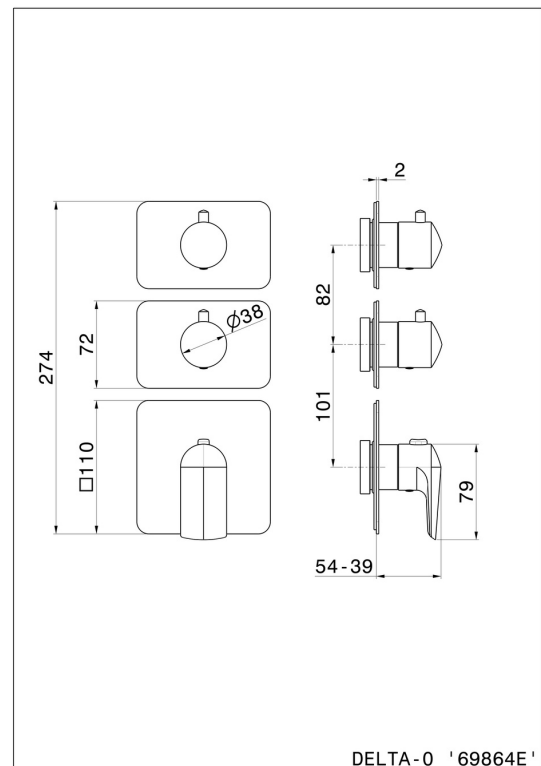

## 69864E.58.061

2 ways out concealed thermostatic multifunction selectors.  
3/4" connections. External part - finish PVD Copper Bronze

### FEATURES

Material	<b>Brass</b>
Installation	<b>Wall concealed part</b>
Outlets	<b>2 Ways Out</b>
Water mixing	<b>Thermostatic</b>
Required for installation	<b><u>31063.00.000</u></b>

### TECHNICAL DRAWING

**69864E.58.061**

2 ways out concealed thermostatic multifunction selectors. 3/4" connections. External part - finish PVD Copper Bronze

**AVAILABLE FINISHES**

---

**58.061**

PVD Copper Bronze