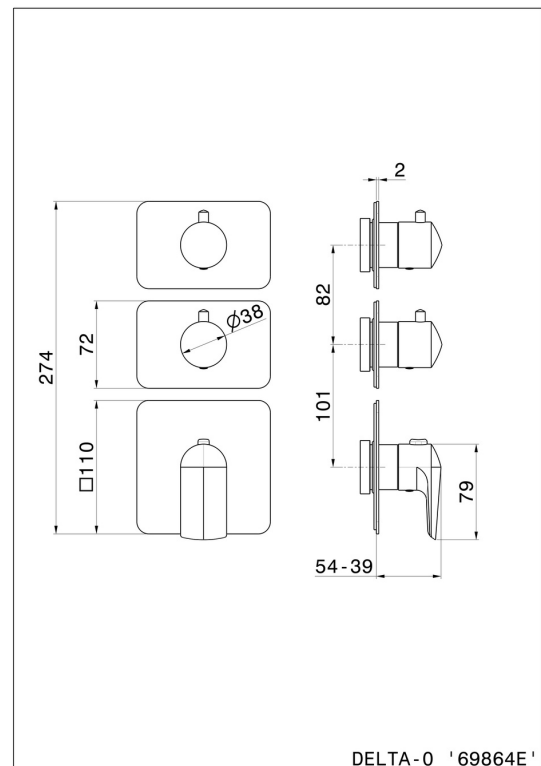

69864E.58.063

2 ways out concealed thermostatic multifunction selectors.
3/4" connections. External part - finish PVD Gun Metal

FEATURES

Material	Brass
Installation	Wall concealed part
Outlets	2 Ways Out
Water mixing	Thermostatic
Required for installation	<u>31063.00.000</u>

TECHNICAL DRAWING

 **AR Preview**
try it in your home

More Details
on our [website](#)

69864E.58.063

2 ways out concealed thermostatic multifunction selectors. 3/4" connections. External part - finish PVD Gun Metal