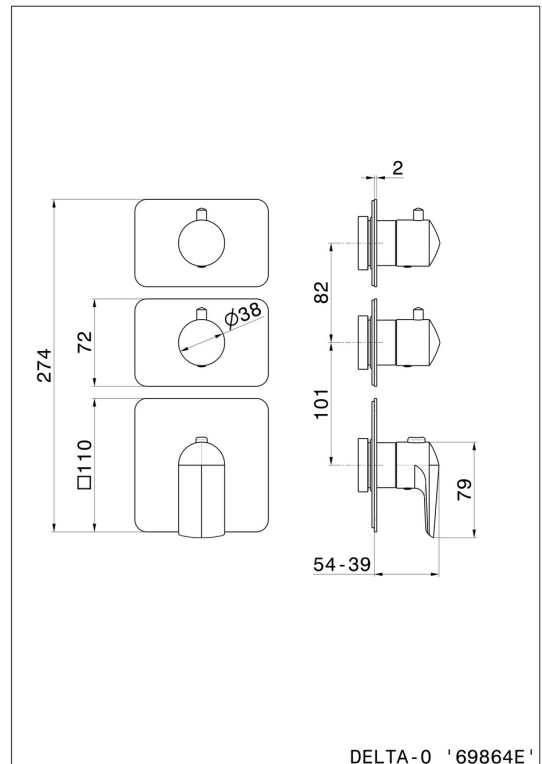

69864E.59.064

2 ways out concealed thermostatic multifunction selectors.
 3/4" connections. External part - finish PVD Brushed Gun Metal

FEATURES

Material	Brass
Installation	Wall concealed part
Outlets	2 Ways Out
Water mixing	Thermostatic
Required for installation	<u>31063.00.000</u>

TECHNICAL DRAWING

69864E.59.064

2 ways out concealed thermostatic multifunction selectors. 3/4" connections. External part - finish PVD Brushed Gun Metal

AVAILABLE FINISHES

59.064

PVD Brushed Gun Metal

01.014