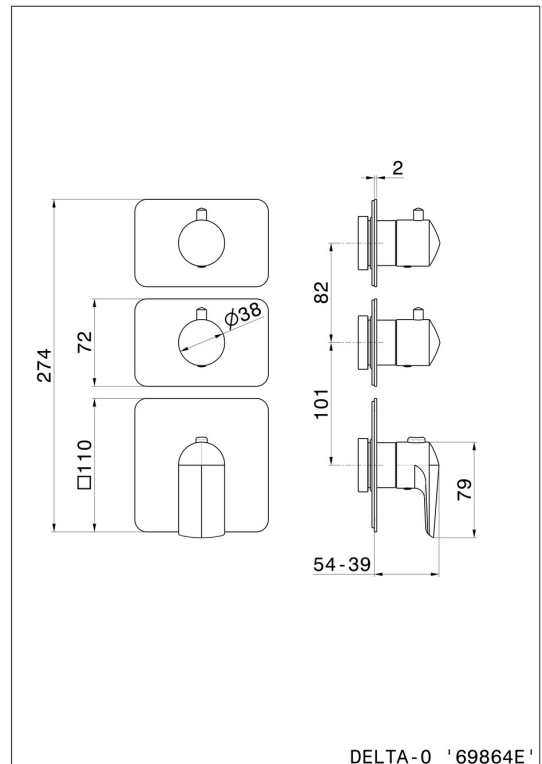

69864E.59.067

2 ways out concealed thermostatic multifunction selectors.
 3/4" connections. External part - finish PVD Brushed Copper
 Bronze

PVD Brushed Copper Bronze

FEATURES

Material	Brass
Installation	Wall concealed part
Outlets	2 Ways Out
Water mixing	Thermostatic
Required for installation	<u>31063.00.000</u>

TECHNICAL DRAWING

69864E.59.067

2 ways out concealed thermostatic multifunction selectors. 3/4" connections. External part - finish PVD Brushed Copper Bronze

AVAILABLE FINISHES

59.067

PVD Brushed Copper Bronze