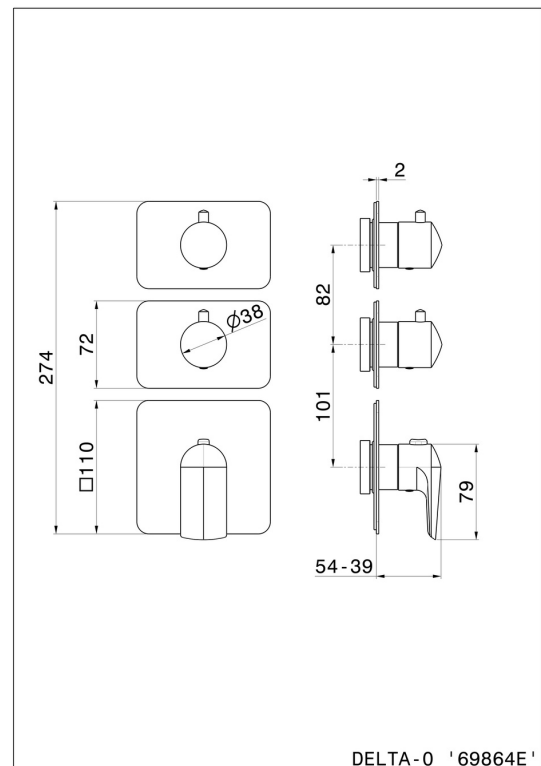

**69864E.59.097**

2 ways out concealed thermostatic multifunction selectors.  
3/4" connections. External part - finish PVD Brushed Gold

**FEATURES**

Material	<b>Brass</b>
Installation	<b>Wall concealed part</b>
Outlets	<b>2 Ways Out</b>
Water mixing	<b>Thermostatic</b>
Required for installation	<b><u>31063.00.000</u></b>

**TECHNICAL DRAWING**

**69864E.59.097**

2 ways out concealed thermostatic multifunction selectors. 3/4" connections. External part - finish PVD Brushed Gold

**AVAILABLE FINISHES**

---

**59.097**

PVD Brushed Gold