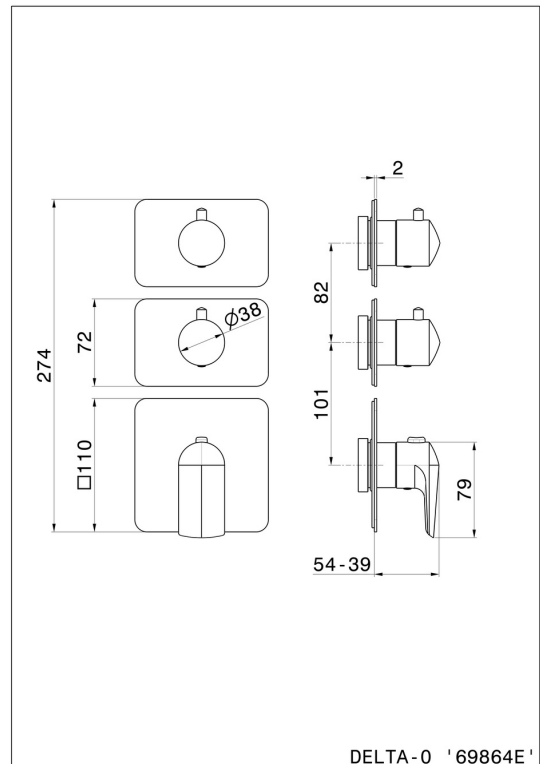

69864E.61.020

2 ways out concealed thermostatic multifunction selectors.
3/4" connections. External part - finish PVD Glossy Gold

PVD Glossy Gold

FEATURES

Material	Brass
Installation	Wall concealed part
Outlets	2 Ways Out
Water mixing	Thermostatic
Required for installation	<u>31063.00.000</u>

TECHNICAL DRAWING

69864E.61.020

2 ways out concealed thermostatic multifunction selectors. 3/4" connections. External part - finish PVD Glossy Gold

AVAILABLE FINISHES

61.020

PVD Glossy Gold

01.014

finish Matt White