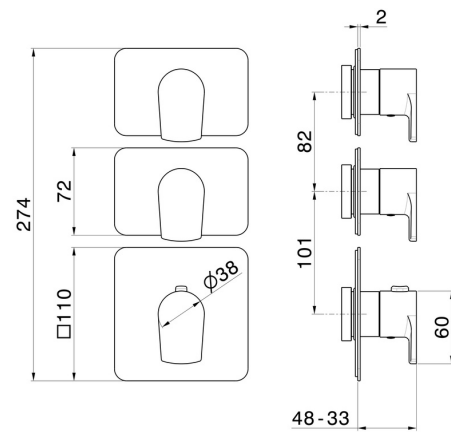

69870E.01.014

2 ways out concealed thermostatic multifunction selectors.
3/4" connections. External part. - finish Matt White

FEATURES

Material	Brass
Installation	Wall concealed part
Outlets	2 Ways Out
Water mixing	Thermostatic
Required for installation	<u>31063.00.000</u>

TECHNICAL DRAWING

69870E.01.014

2 ways out concealed thermostatic multifunction selectors. 3/4" connections. External part. -
finish Matt White

AVAILABLE FINISHES

01.014

Matt White

01.093

finish Matt Black