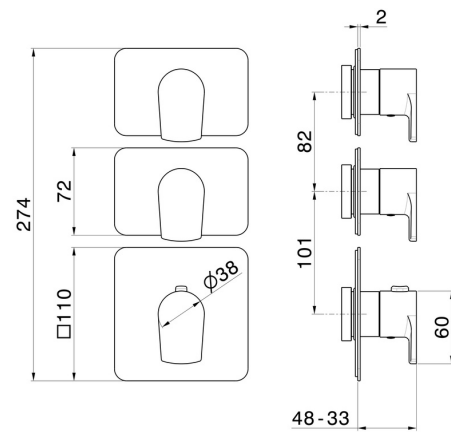

69870E.01.093

2 ways out concealed thermostatic multifunction selectors.
3/4" connections. External part. - finish Matt Black

FEATURES

Material	Brass
Installation	Wall concealed part
Outlets	2 Ways Out
Water mixing	Thermostatic
Required for installation	<u>31063.00.000</u>

TECHNICAL DRAWING

69870E.01.093

2 ways out concealed thermostatic multifunction selectors. 3/4" connections. External part. -
finish Matt Black

AVAILABLE FINISHES

01.093

Matt Black

01.014

finish Matt White