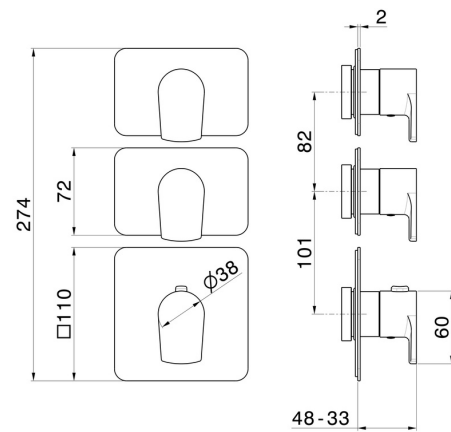

69870E.21.018

2 ways out concealed thermostatic multifunction selectors.
3/4" connections. External part. - finish Chrome

FEATURES

Material	Brass
Installation	Wall concealed part
Outlets	2 Ways Out
Water mixing	Thermostatic
Required for installation	<u>31063.00.000</u>

TECHNICAL DRAWING

69870E.21.018

2 ways out concealed thermostatic multifunction selectors. 3/4" connections. External part. -
finish Chrome

AVAILABLE FINISHES

21.018
Chrome

01.014
finish Matt White

01.093
finish Matt Black