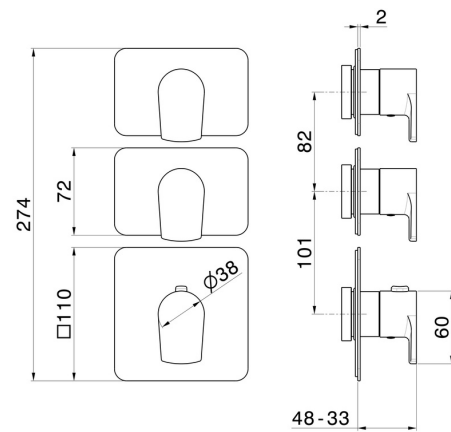

**69870E.59.064**

2 ways out concealed thermostatic multifunction selectors.  
 3/4" connections. External part. - finish PVD Brushed Gun Metal

**FEATURES**

Material	<b>Brass</b>
Installation	<b>Wall concealed part</b>
Outlets	<b>2 Ways Out</b>
Water mixing	<b>Thermostatic</b>
Required for installation	<b><u>31063.00.000</u></b>

**TECHNICAL DRAWING**

**69870E.59.064**

2 ways out concealed thermostatic multifunction selectors. 3/4" connections. External part. -  
finish PVD Brushed Gun Metal

**AVAILABLE FINISHES**

---

**59.064**

PVD Brushed Gun Metal