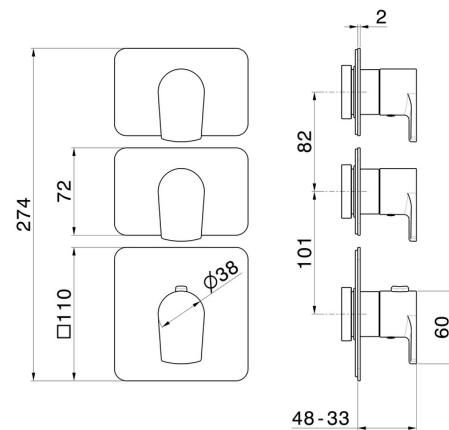

69870E.59.066

2 ways out concealed thermostatic multifunction selectors.
3/4" connections. External part. - finish PVD Brushed steel

FEATURES

Material	Brass
Installation	Wall concealed part
Outlets	2 Ways Out
Water mixing	Thermostatic
Required for installation	<u>31063.00.000</u>

TECHNICAL DRAWING

69870E.59.066

2 ways out concealed thermostatic multifunction selectors. 3/4" connections. External part. -
finish PVD Brushed steel

AVAILABLE FINISHES

59.066

PVD Brushed steel

01.014

finish Matt White