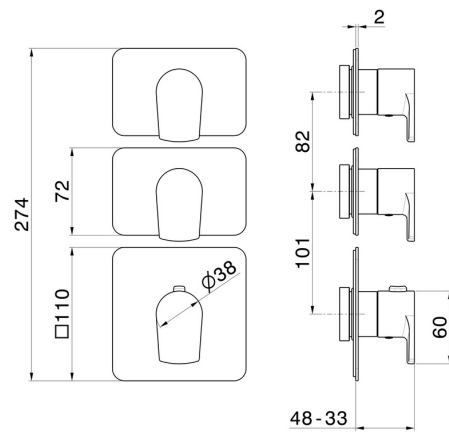

69870E.59.067

2 ways out concealed thermostatic multifunction selectors.
 3/4" connections. External part. - finish PVD Brushed Copper Bronze

PVD Brushed Copper Bronze

FEATURES

Material	Brass
Installation	Wall concealed part
Outlets	2 Ways Out
Water mixing	Thermostatic
Required for installation	<u>31063.00.000</u>

TECHNICAL DRAWING

69870E.59.067

2 ways out concealed thermostatic multifunction selectors. 3/4" connections. External part. -
finish PVD Brushed Copper Bronze

AVAILABLE FINISHES

59.067

PVD Brushed Copper Bronze