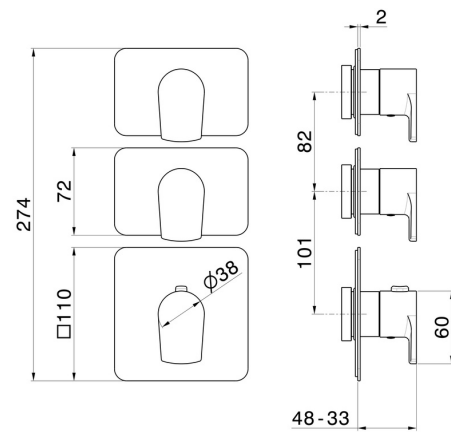

69870E.59.097

2 ways out concealed thermostatic multifunction selectors.
3/4" connections. External part. - finish PVD Brushed Gold

FEATURES

Material	Brass
Installation	Wall concealed part
Outlets	2 Ways Out
Water mixing	Thermostatic
Required for installation	<u>31063.00.000</u>

TECHNICAL DRAWING

69870E.59.097

2 ways out concealed thermostatic multifunction selectors. 3/4" connections. External part. -
finish PVD Brushed Gold

AVAILABLE FINISHES

59.097

PVD Brushed Gold

01.014

finish Matt White