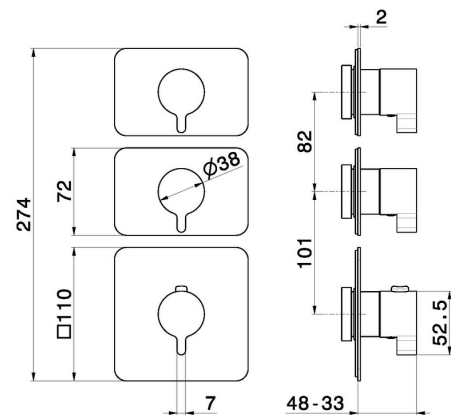

69885E.01.014

2 ways out concealed thermostatic multifunction selectors.
3/4" connections. External part - finish Matt White

FEATURES

Material	Brass
Installation	Wall concealed part
Outlets	2 Ways Out
Water mixing	Thermostatic
Required for installation	<u>31063.00.000</u>

TECHNICAL DRAWING

69885E.01.014

2 ways out concealed thermostatic multifunction selectors. 3/4" connections. External part - finish Matt White

AVAILABLE FINISHES

01.014

Matt White

01.093

finish Matt Black