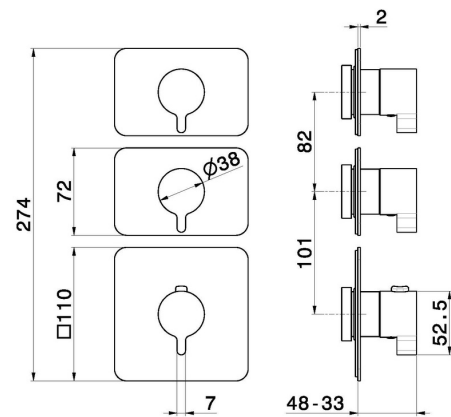

69885E.01.093

2 ways out concealed thermostatic multifunction selectors.
3/4" connections. External part - finish Matt Black

FEATURES

Material	Brass
Installation	Wall concealed part
Outlets	2 Ways Out
Water mixing	Thermostatic
Required for installation	<u>31063.00.000</u>

TECHNICAL DRAWING

 **AR Preview**
try it in your home

More Details
on our [website](#)

69885E.01.093

2 ways out concealed thermostatic multifunction selectors. 3/4" connections. External part - finish Matt Black